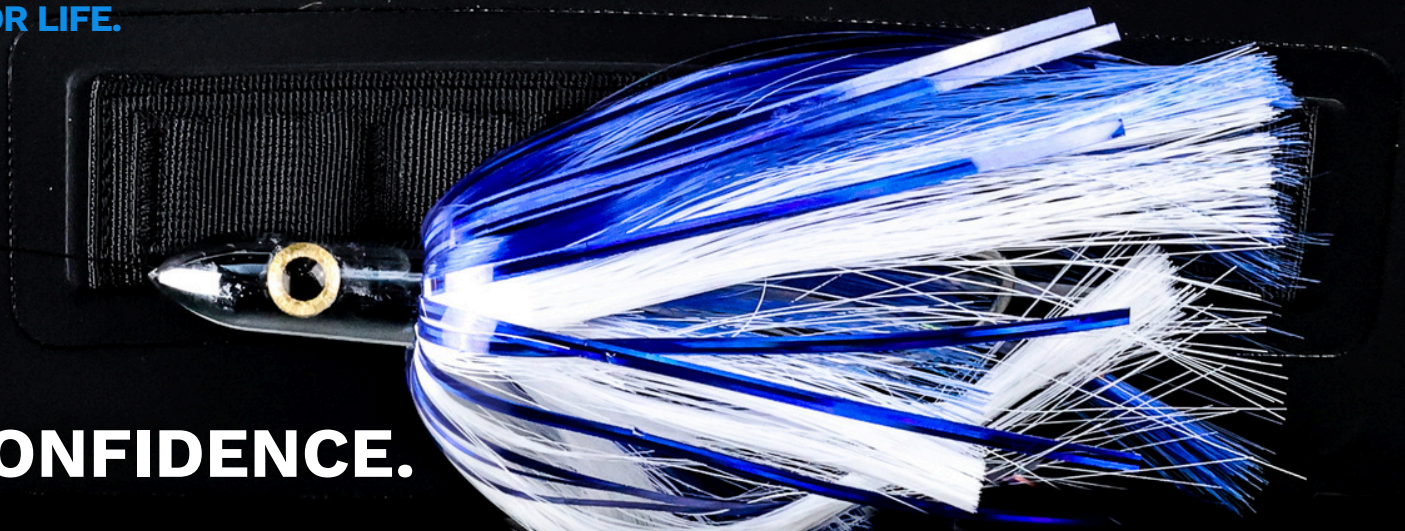

G10 GUN GRIP
ROCK SOLID CONTROL.

TITANIUM + TEFLON COATING
PREMIUM CORROSION RESISTANCE.

CARBON STEEL BLADE
SUPERIOR EDGE RETENTION.

LIFETIME WARRANTY
WE'VE GOT YOUR BACK. FOR LIFE.

CLEAN WITH CONFIDENCE.