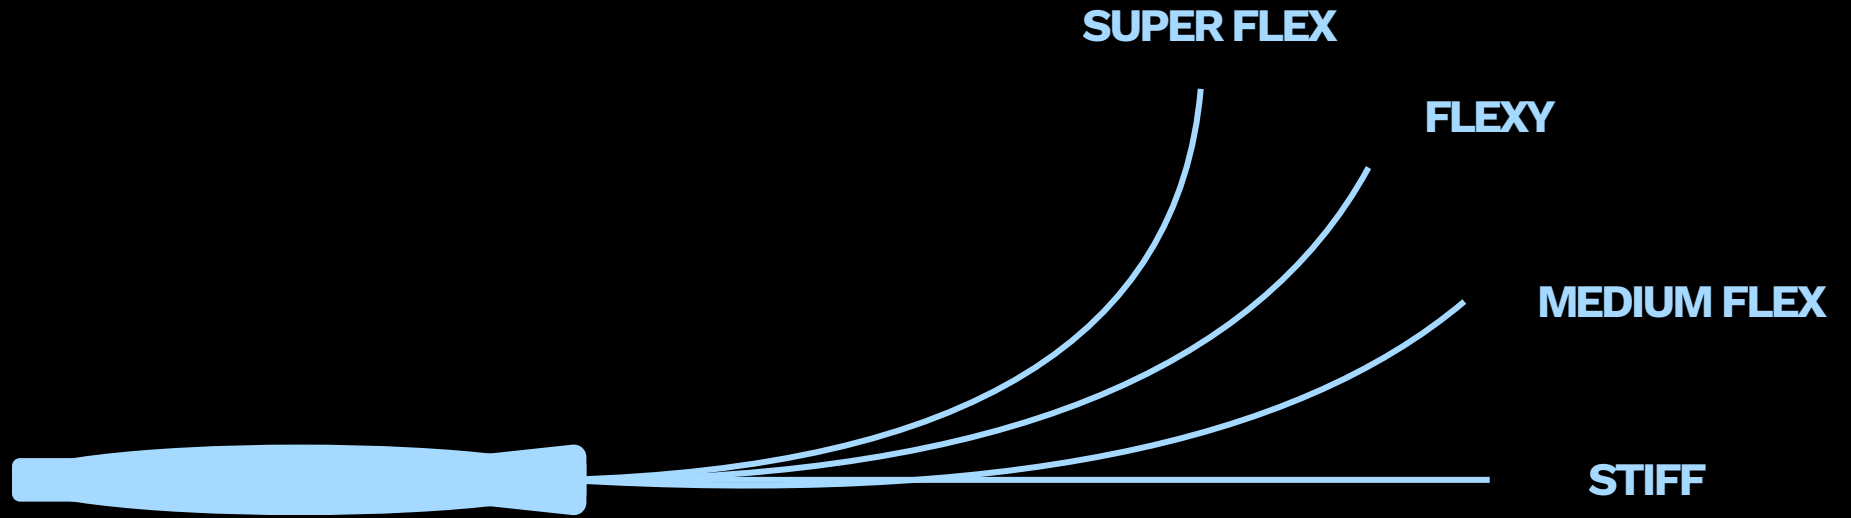

SORD

**SHARP
SLEEK
DURABLE KNIVES.**

WWW.SORDFISHINGPRODUCTS.COM

SORD

BLADE FLEXIBILITY SCALE

PRECISELY ENGINEERED FOR EVERY PURSUIT.

SORD

KYDEX SHEATH
LOCKS IN WITH A CLICK.